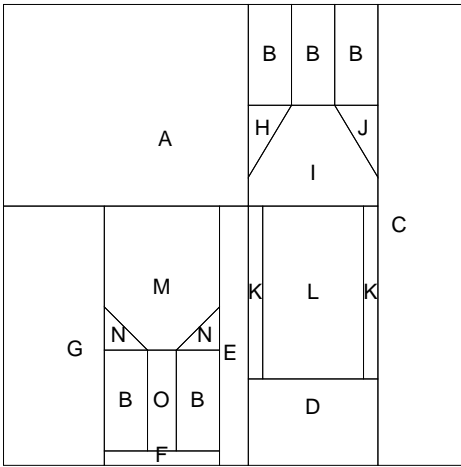

# Wineglass and Bottle pieced2

Key Block (3/10 actual size)

C

G

E

F